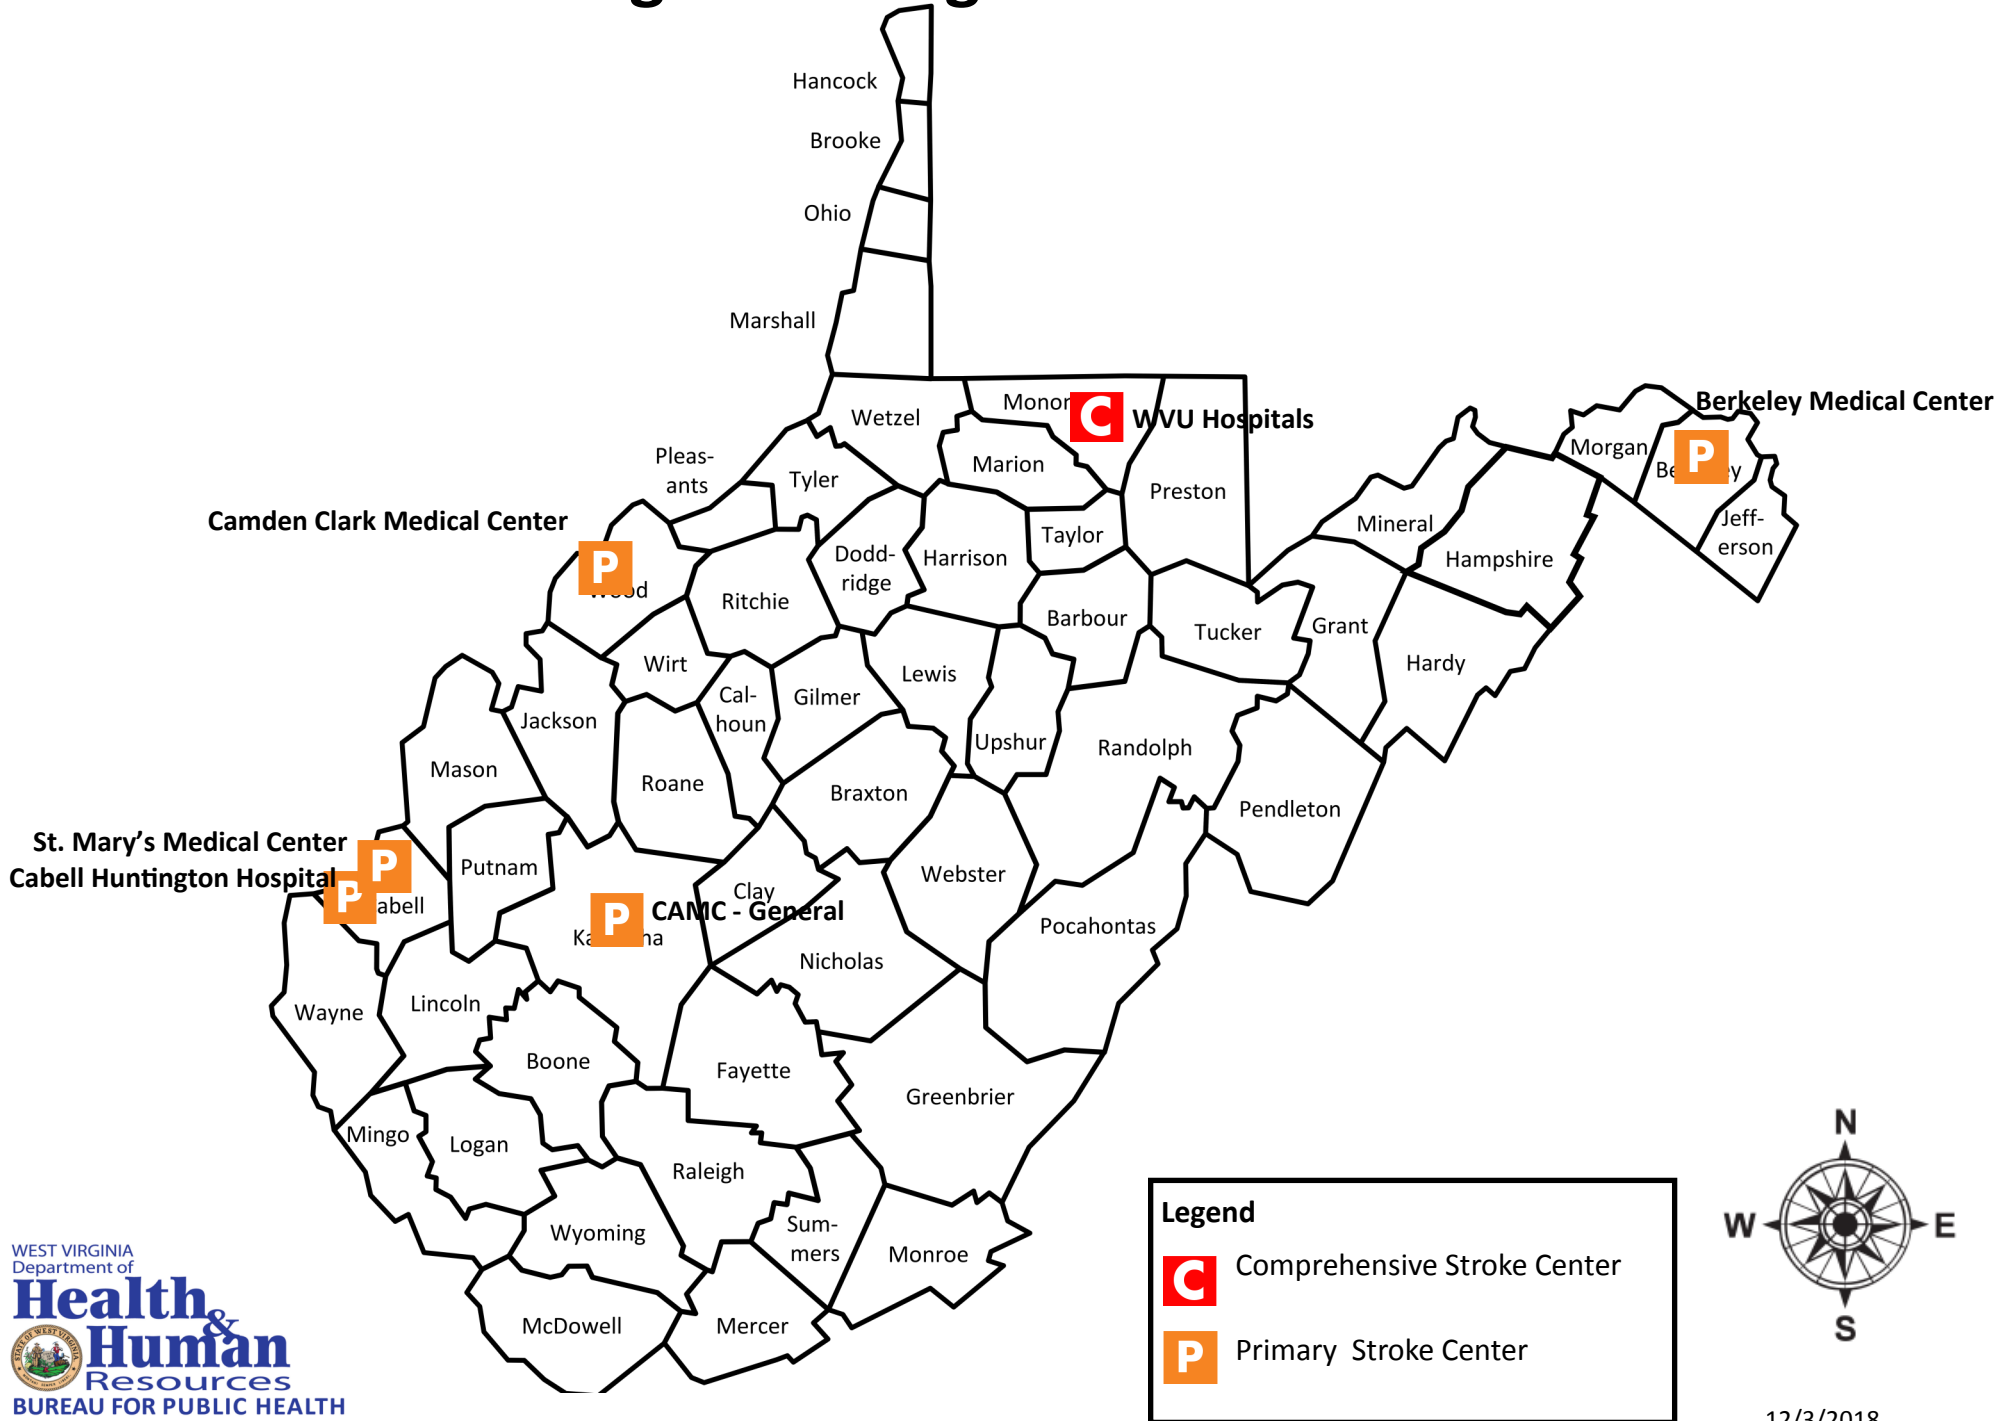

West Virginia Recognized Stroke Centers

Legend

- Comprehensive Stroke Center
- Primary Stroke Center